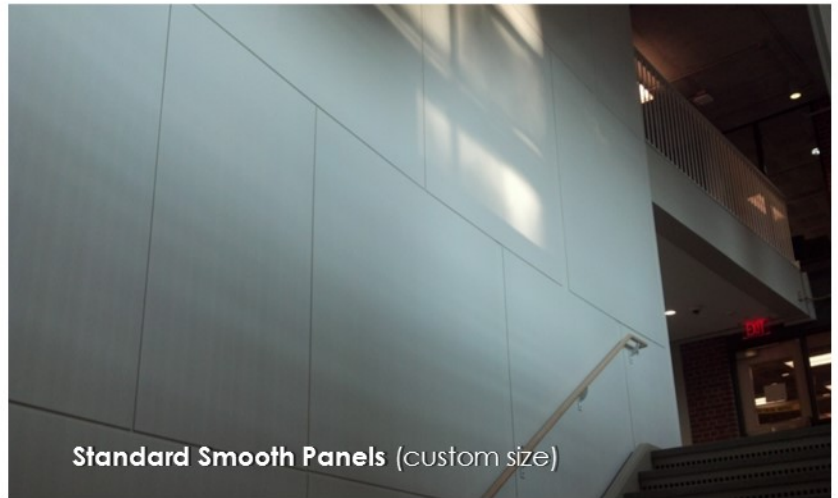

**Top Smooth**

**Mid Smooth**

**Bottom Smooth**

**Standard Smooth**

**Standard Smooth Panels** (custom size)

- **Contact Project Estimating @ 717.630.1251 x306 for complete quote and lead times.**
- **Product Questions and Samples? Contact us @ 717.630.1251 x305**
- **5 Standard Colors Available:**
  - Pure White**
  - Cream**
  - Warm White**
  - Frozen White**
  - White Lotus**
- **Additional colors available on special order.**
- **Panel sizes are 24"x64" nominally.**
- **Largest uncut pressed panel size: 29.5"x 72"**