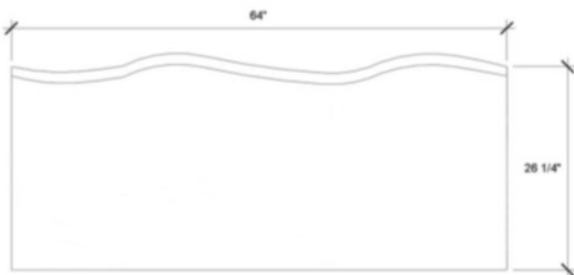

**Top Smooth**

**Mid Smooth**

**Bottom Smooth**

**Standard Smooth**

**Standard Smooth Panels** (custom size)

- **Contact Project Estimating @ 717.630.1251 x306 for complete quote and lead times.**
- **Product Questions and Samples? Contact us @ 717.630.1251 x305**
- **5 Standard Colors Available:**
  - Pure White**
  - Cream**
  - Warm White**
  - Frozen White**
  - White Lotus**
- **Additional colors available on special order.**
- **Panel sizes are 24"x64" nominally.**
- **Largest uncut pressed panel size: 29.5"x 72"**