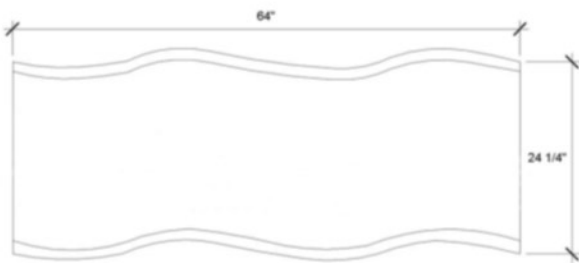

**Top Smooth**

**Mid Smooth**

**Bottom Smooth**

**Standard Smooth**

**Standard Smooth Panels** (custom size)

- **Contact Project Estimating @ 717.630.1251 x306 for complete quote and lead times.**
- **Product Questions and Samples? Contact us @ 717.630.1251 x305**
- **5 Standard Colors Available:**
  - Pure White**
  - Cream**
  - Warm White**
  - Frozen White**
  - White Lotus**
- **Additional colors available on special order.**
- **Panel sizes are 24"x64" nominally.**
- **Largest uncut pressed panel size: 29.5"x 72"**