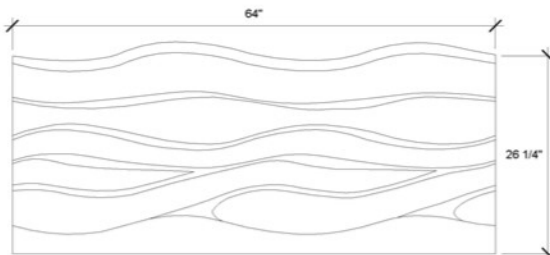

**Top Twist**

**Mid Twist**

**Bottom Twist**

**Standard Twist**

- Contact Project Estimating @ 717.630.1251 x306 for complete quote and lead times.
- Product Questions and Samples? Contact us @ 717.630.1251 x305
- 5 Standard Colors Available:
  - Pure White**
  - Cream**
  - Warm White**
  - Frozen White**
  - White Lotus**
- Additional colors available on special order.
- Panel sizes are 24"x64" nominally.
- Largest uncut pressed panel size: 29.5"x 72"