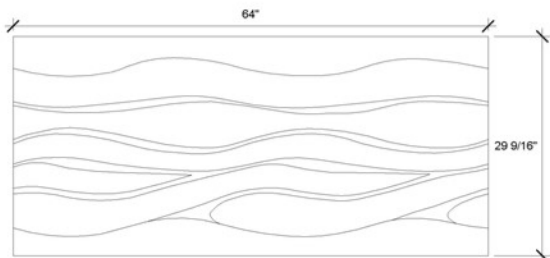

**Top Twist**

**Mid Twist**

**Bottom Twist**

**Standard Twist**

- Contact Project Estimating @ 717.630.1251 x306 for complete quote and lead times.
- Product Questions and Samples? Contact us @ 717.630.1251 x305
- 5 Standard Colors Available:
  - Pure White**
  - Cream**
  - Warm White**
  - Frozen White**
  - White Lotus**
- Additional colors available on special order.
- Panel sizes are 24"x64" nominally.
- Largest uncut pressed panel size: 29.5"x 72"