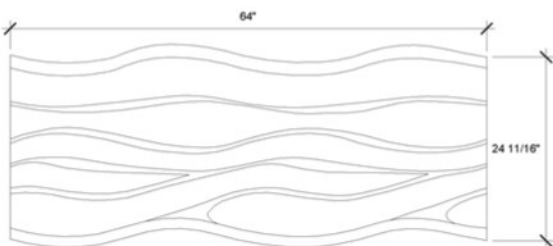

**Top Twist**

**Mid Twist**

**Bottom Twist**

**Standard Twist**

- Contact Project Estimating @ 717.630.1251 x306 for complete quote and lead times.
- Product Questions and Samples? Contact us @ 717.630.1251 x305
- 5 Standard Colors Available:
  - Pure White**
  - Cream**
  - Warm White**
  - Frozen White**
  - White Lotus**
- Additional colors available on special order.
- Panel sizes are 24"x64" nominally.
- Largest uncut pressed panel size: 29.5"x 72"